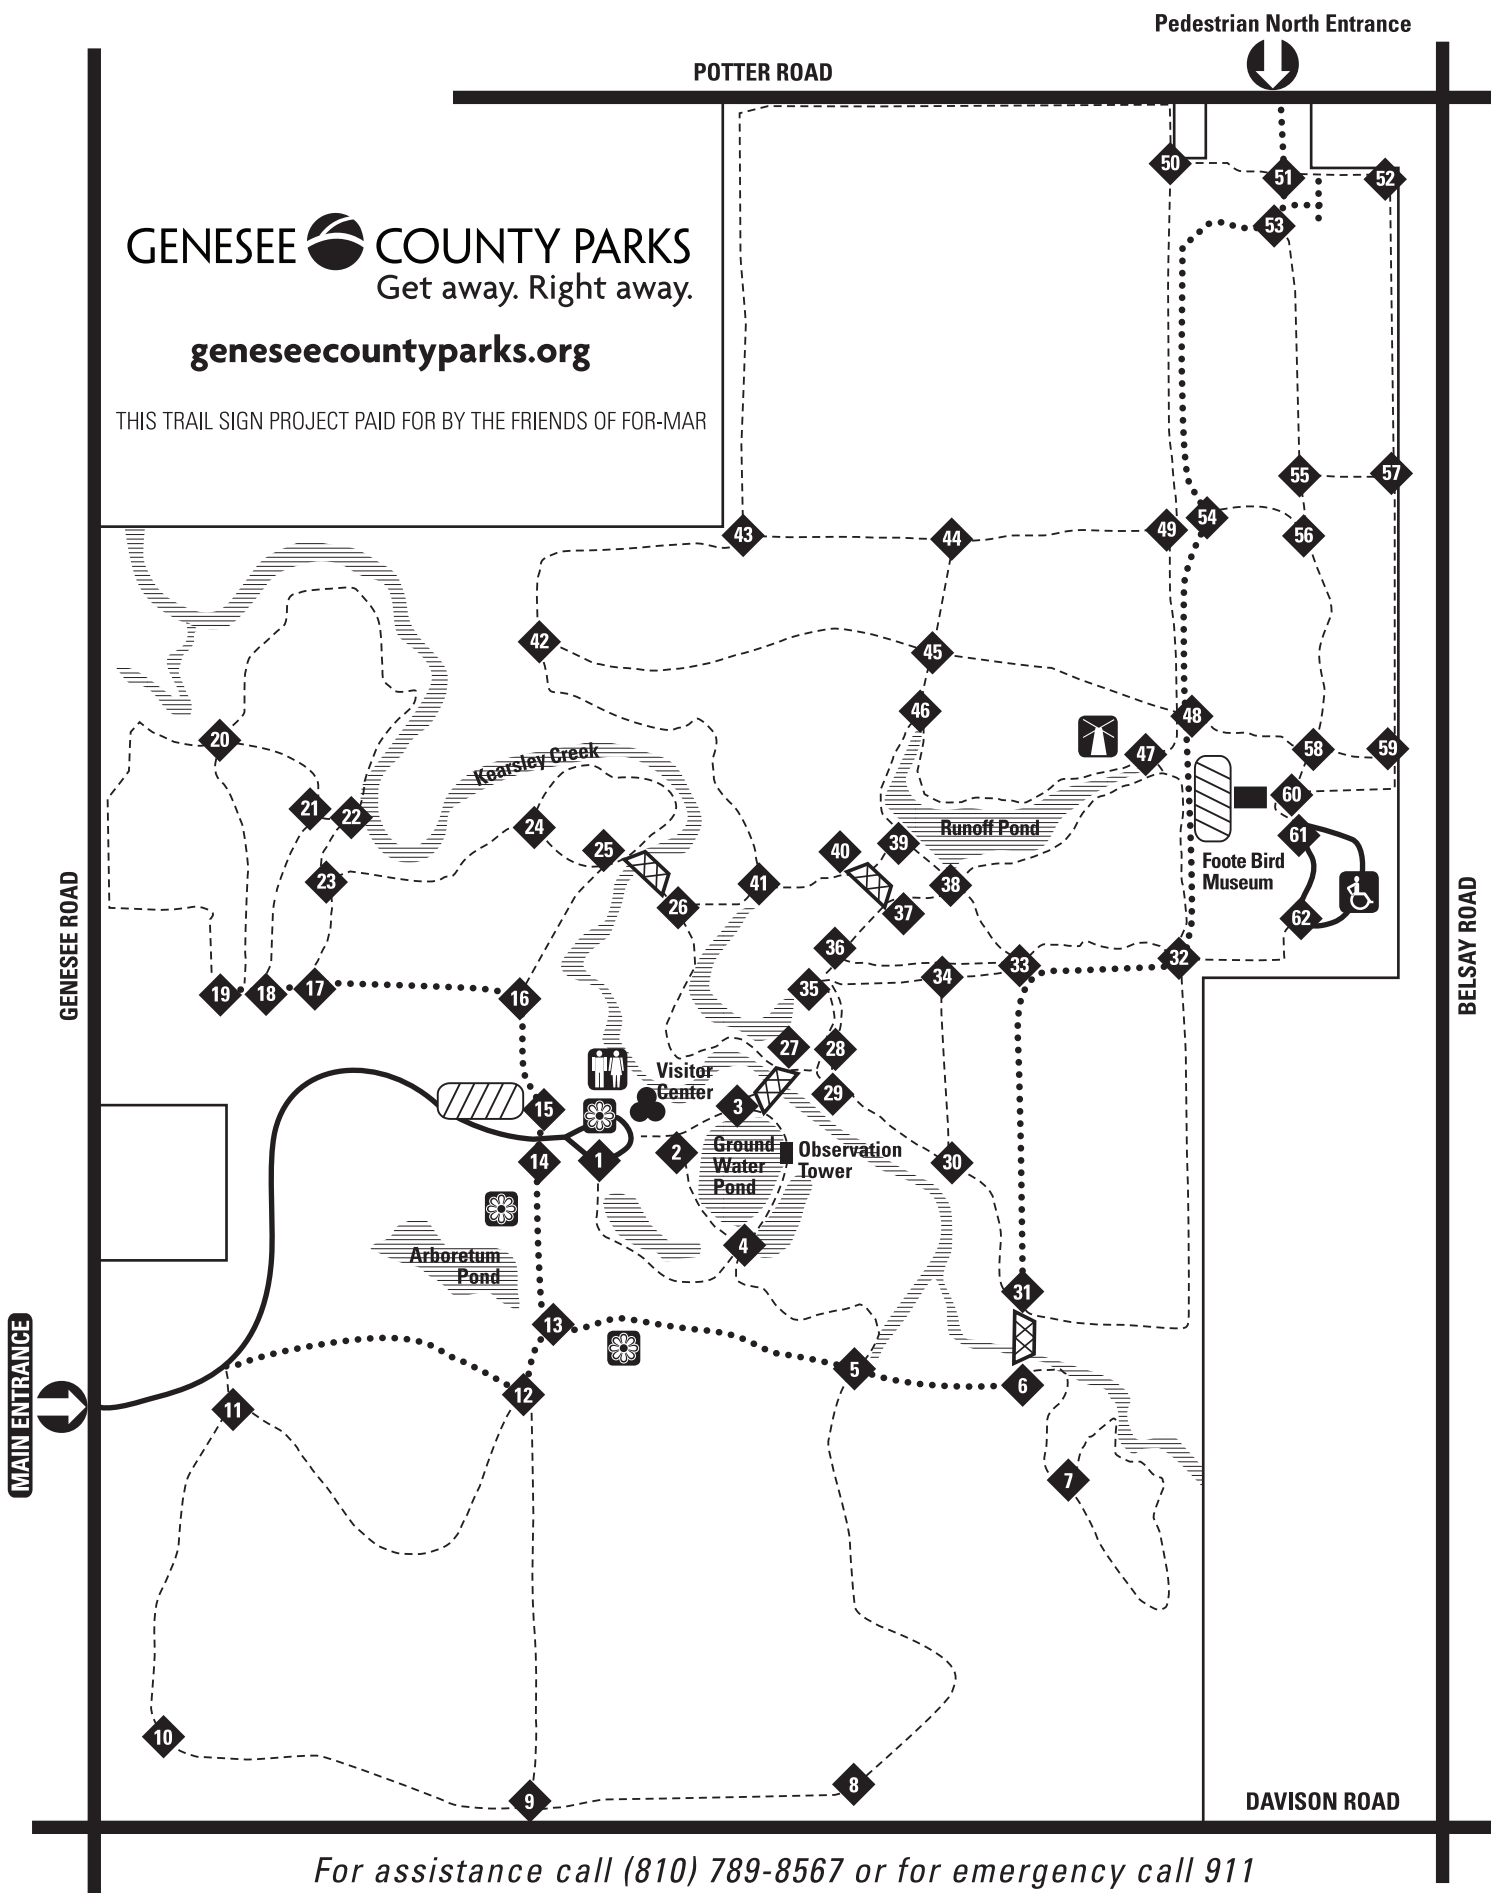

**GENESEE COUNTY PARKS**  
Get away. Right away.

[geneseecountyparks.org](http://geneseecountyparks.org)

THIS TRAIL SIGN PROJECT PAID FOR BY THE FRIENDS OF FOR-MAR

YOUR PRESENT LOCATION

When looking at this sign you are facing North

- Paved – Barrier Free
- Gravel
- Trails
- Restrooms
- Visitor center
- Bridge
- Parking Lot
- Windmill
- Garden
- Please No Pets
- Handicap – Barrier Free

For assistance call (810) 789-8567 or for emergency call 911