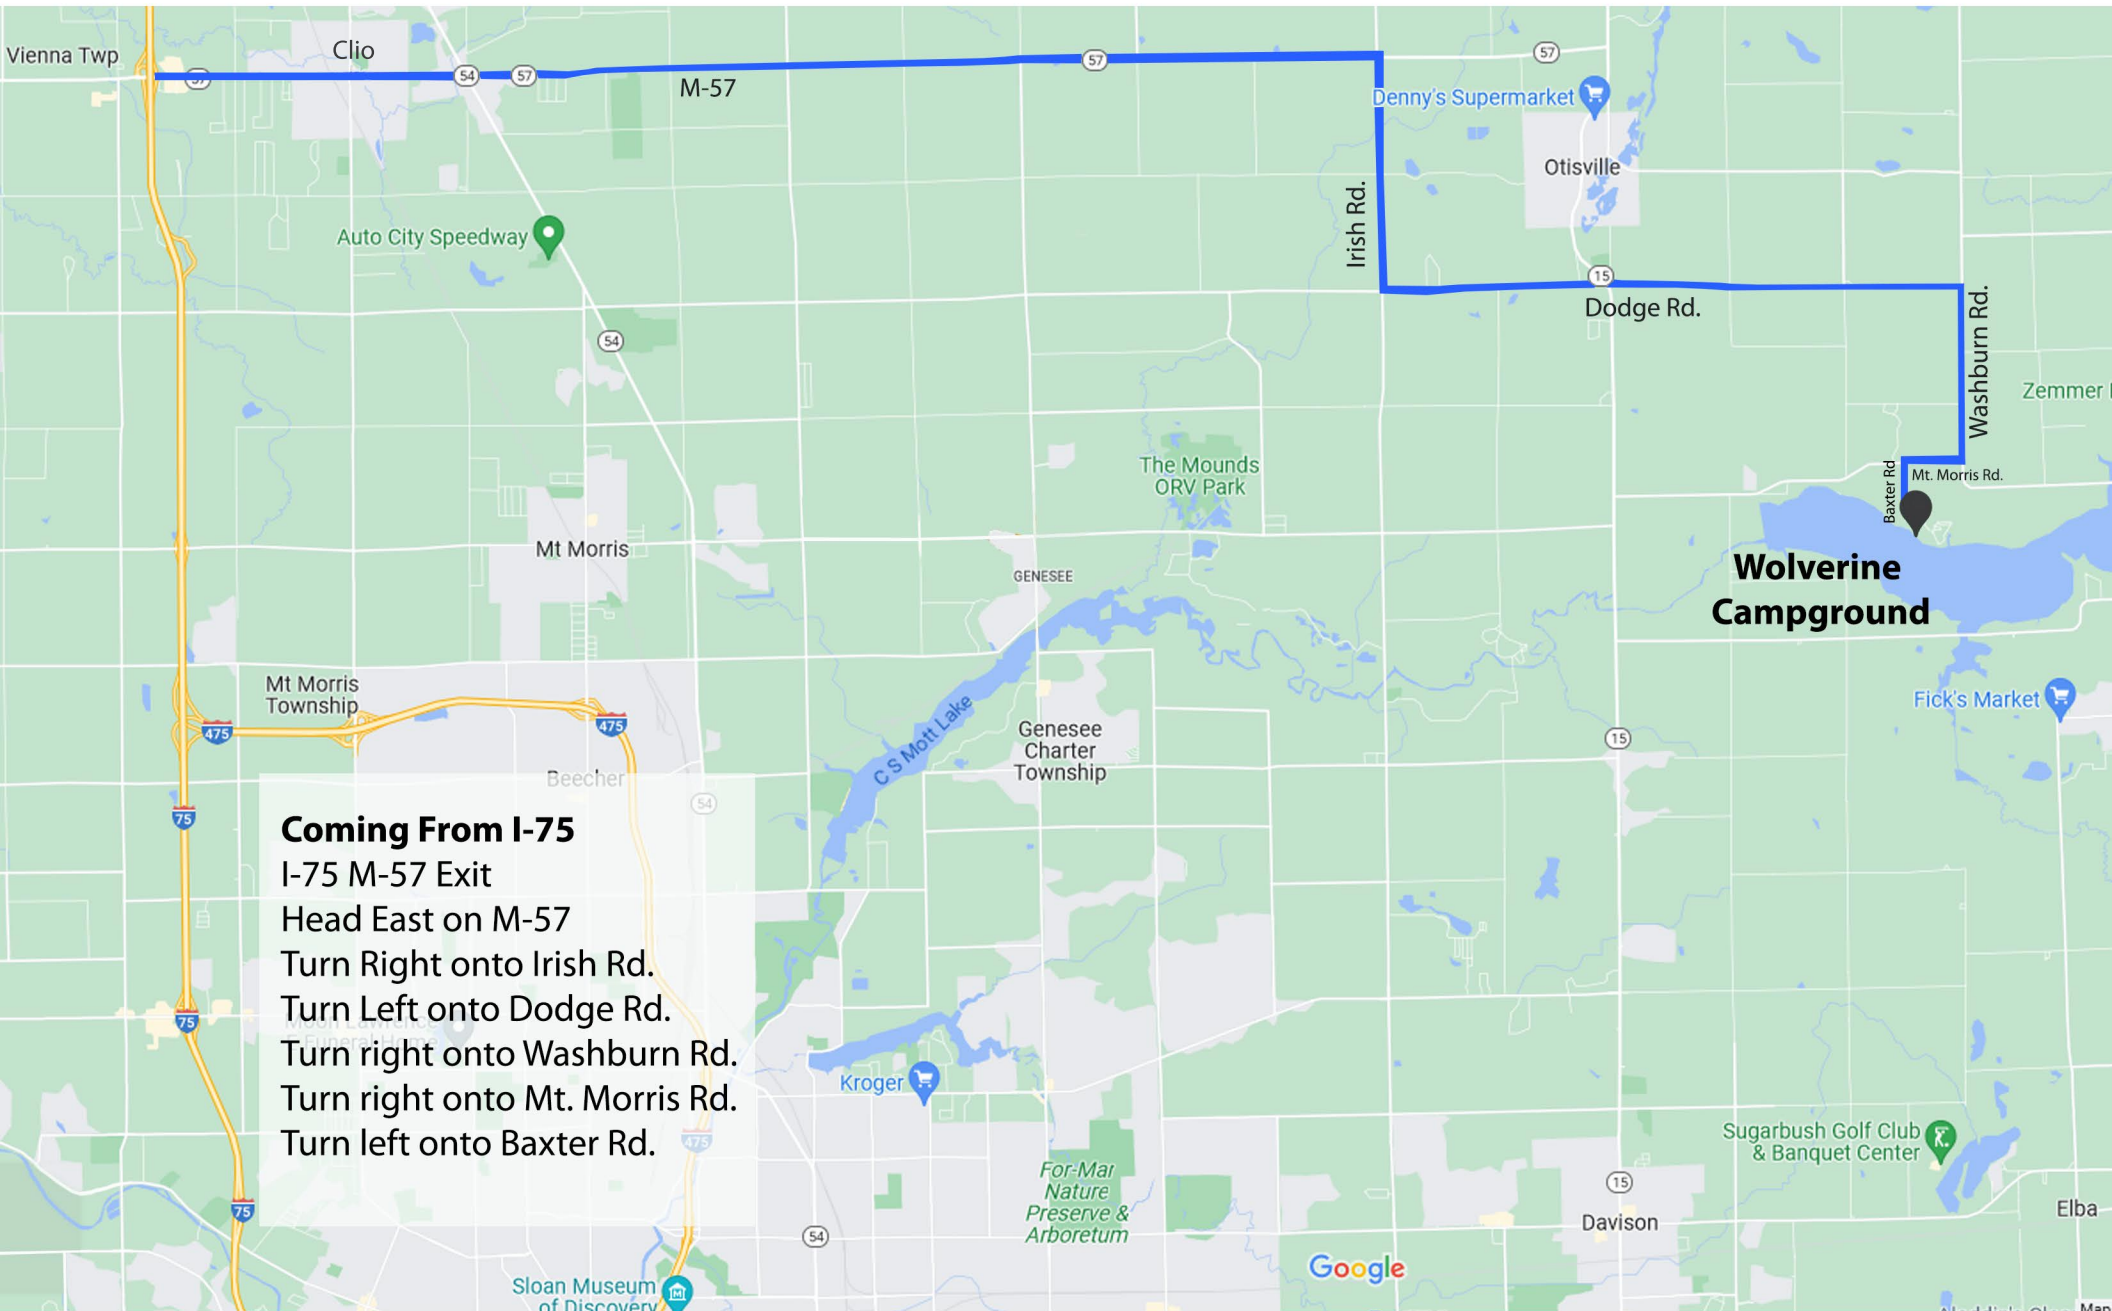

M-15 Closure-Detour to Wolverine Campground -Coming From I-75

Coming From I-75

I-75 M-57 Exit

Head East on M-57

Turn Right onto Irish Rd.

Turn Left onto Dodge Rd.

Turn right onto Washburn Rd.

Turn right onto Mt. Morris Rd.

Turn left onto Baxter Rd.

GENESEE COUNTY PARKS

Get away. Right away.